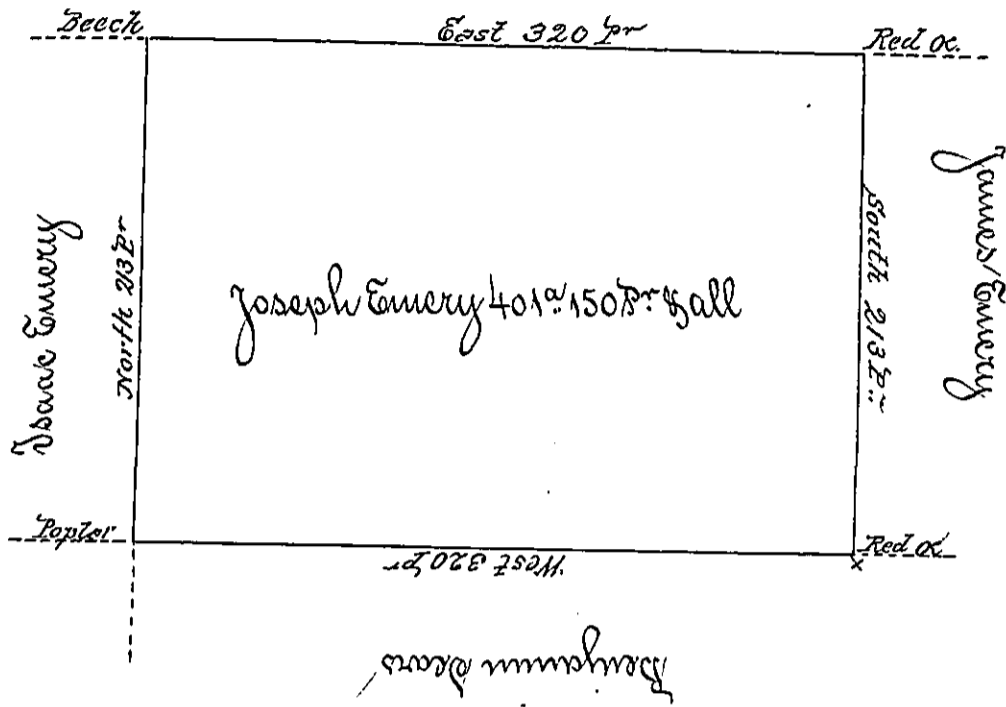

Kirkpatrick

Situate on the west side of French Creek in Allegheny county containing 401 acres
150 p^{cs} and allowance of six p^{cs} for Roads &c surveyed the 16th day of October 1794 in
pursuance of a warrant dated the 10th day of April 1793

To Daniel Brodhead Esq^r }
Surveyor General - }

Wm Power D^r D^r

IN TESTIMONY that the above is a copy of the original remaining on file in
the Department of Internal Affairs of Pennsylvania, made
conformably to an Act of Assembly approved the 16th day of
February, 1833, I have hereunto set my Hand and caused
the Seal of said Department to be affixed at Harrisburg,
this Sixth day of November 1900.